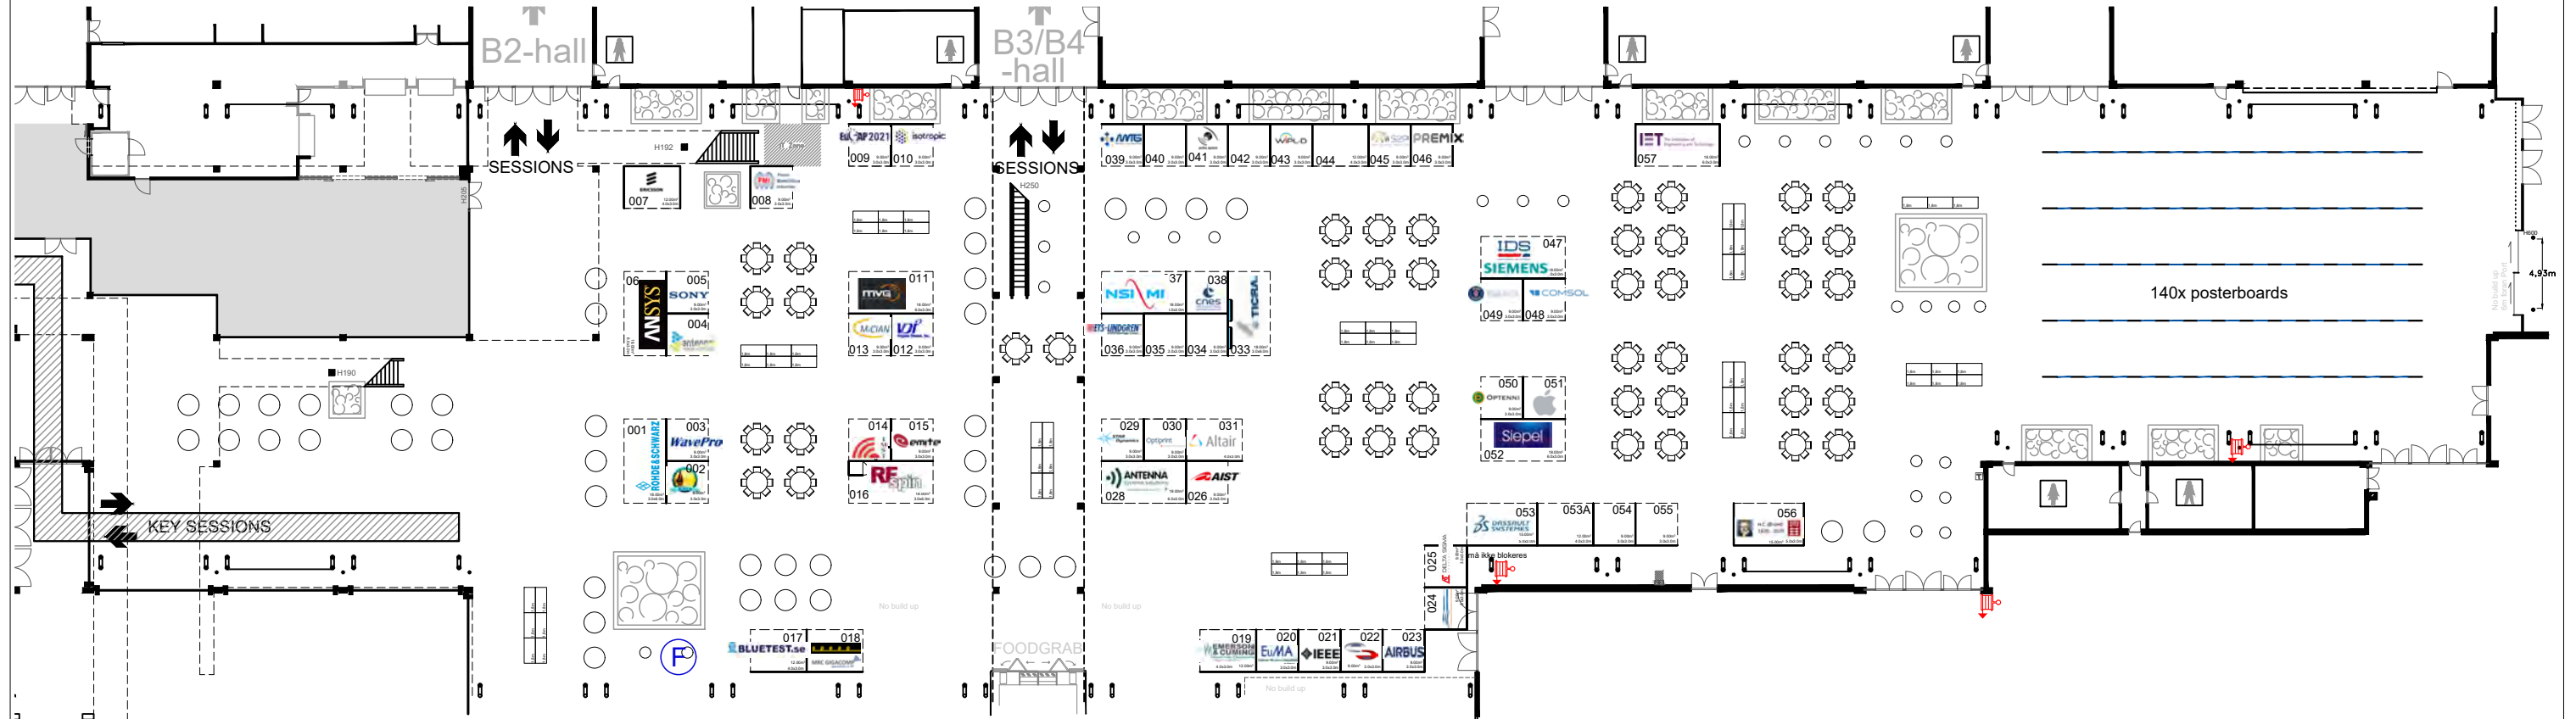

Bella Center Copenhagen 15 - 20 March

Exhibitor list

- | | | | | | |
|----|---------------------------------------|----|---|----|------------------------|
| 1 | Rohde & Schwarz | 22 | European School of Antennas (ESoA) | 49 | SAAB |
| 2 | AMTA | 23 | Airbus | 50 | Optenni |
| 3 | Wavepro | 24 | ATER - Advanced Test Equipment Rentals | 51 | Apple |
| 4 | Antenom Antenna Technologies | 25 | Delta Sigma | 52 | Siepel |
| 5 | Sony | 26 | AIST (Advanced industrial Science and Techn.) | 53 | 3DS (Dassault Systems) |
| 6 | Ansys | 28 | CTG (Asysol) | 56 | DTU - H.C Ørsted |
| 7 | Ericsson | 29 | Star Dynamics | 57 | IET |
| 8 | PMI | 30 | Optiprint | | |
| 9 | EuCAP 2021 | 31 | Altair | | |
| 10 | Isotropic | 33 | Tetrica | | |
| 11 | MVG | 36 | ETS | | |
| 12 | Virginia Diodes Inc. | 37 | NSI (Gold) | | |
| 13 | MiCIAN | 38 | CNES | | |
| 14 | IMST | 39 | MtGinc | | |
| 15 | Emite-ing | 41 | PCBS | | |
| 16 | RF spin | 43 | WIPL-D | | |
| 17 | Bluetest AB | 45 | S2P - Smart Plastic Products | | |
| 18 | MRC GIGACOMP | 46 | Premix Oy | | |
| 18 | SPEAG | 47 | IDS | | |
| 19 | E&C Anechoic Chambers N.V | 47 | Siemens | | |
| 20 | European Microwave Association (EuMA) | 48 | Comsol | | |
| 21 | IEEE | | | | |